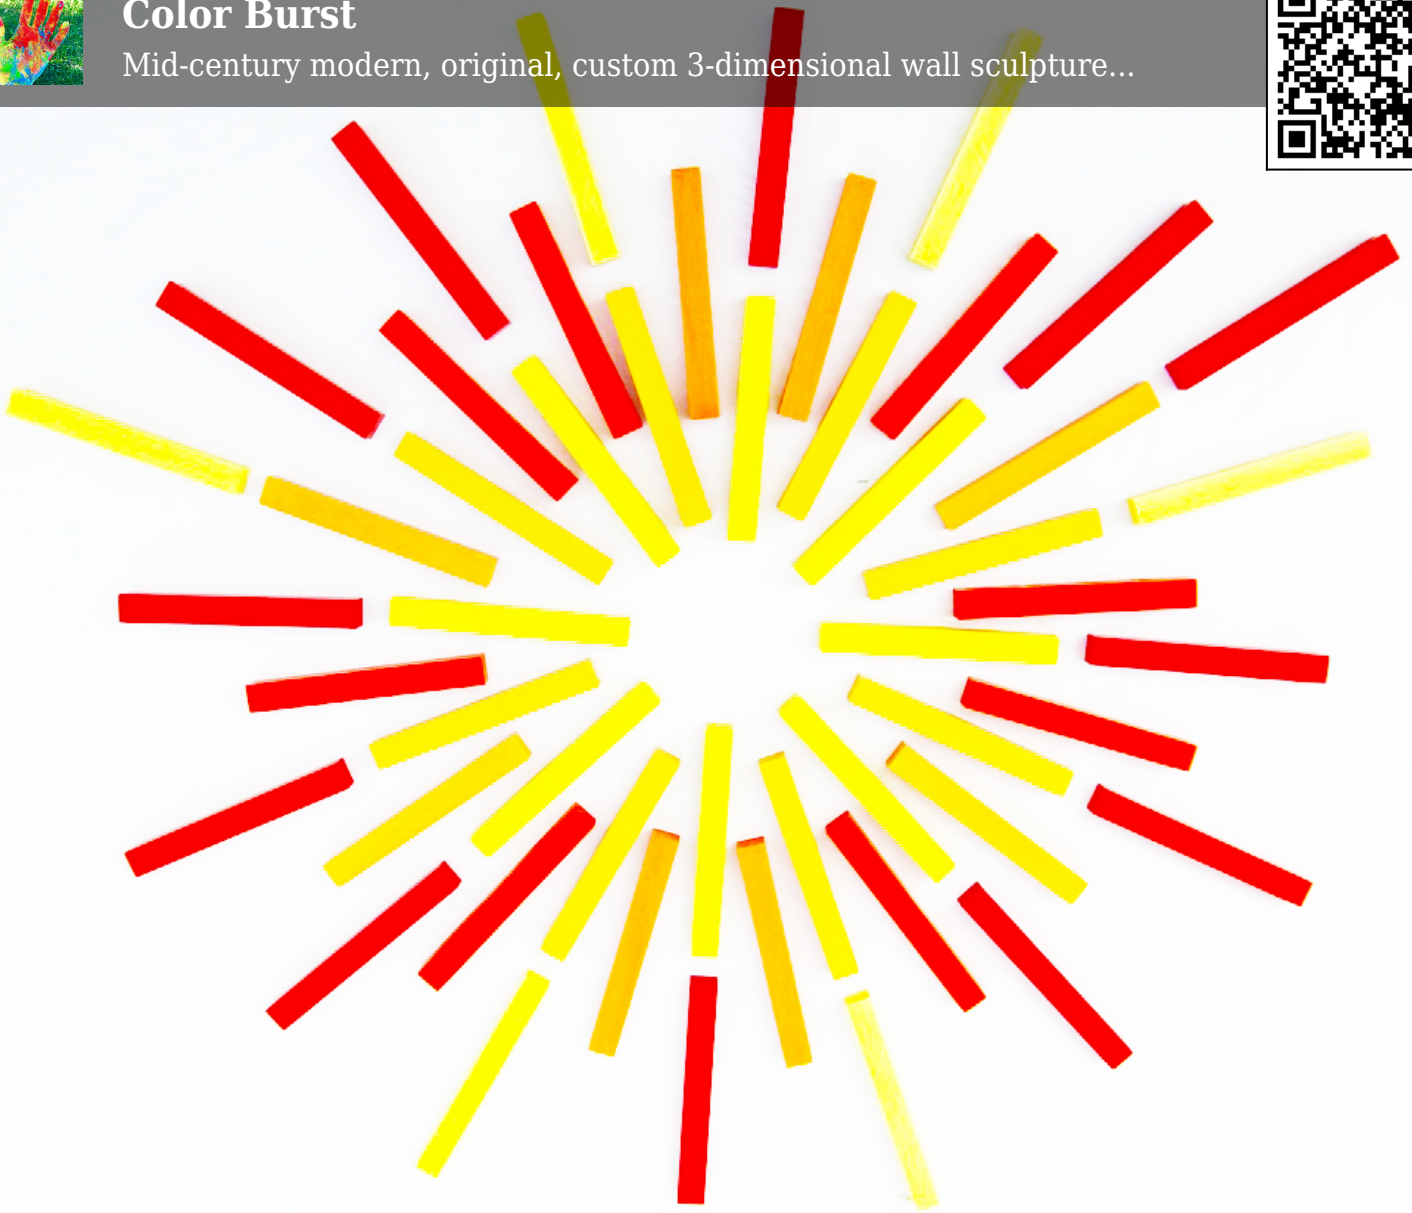

Color Burst

Mid-century modern, original, custom 3-dimensional wall sculpture...

Photo by:

Rosemary Pierce Modern Art | service

Custom Art

Photo info

Photo info: Project Product

This is for: Indoor Use

Address:

City, State: DFW, TX

Zipcode:

Country: US

Profile URL: [Rosemary Pierce Modern Art](#)

[Click to find a local rep](#)

Description:

Mid-century modern, original, custom 3-dimensional wall sculpture by Rosemary Pierce Modern Art